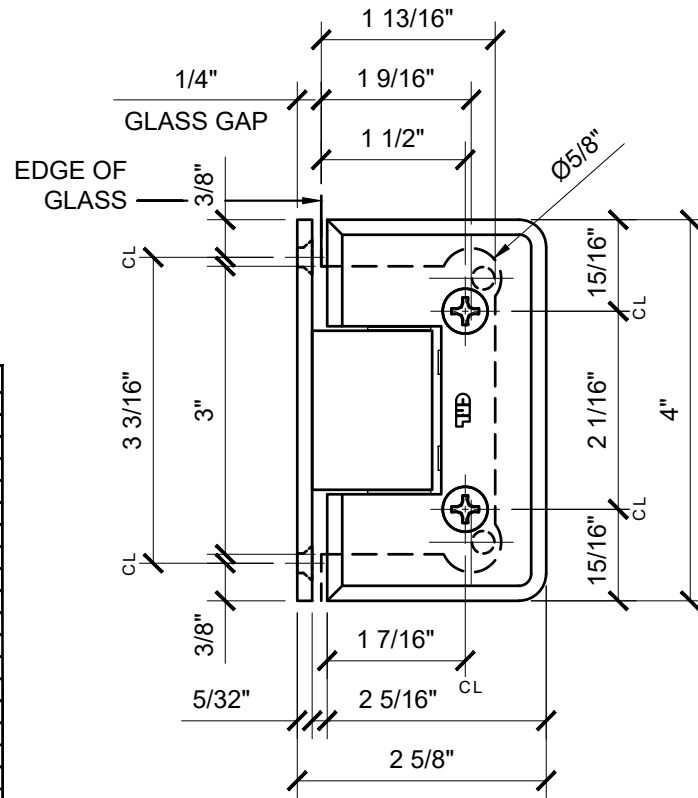

USE OF GASKETS

FOR 3/8" (10mm) GLASS: USE ONE THICK GASKET ON EACH SIDE
 FOR 1/2" (12mm) GLASS: USE ONE THIN GASKET ON EACH SIDE

GLASS FABRICATION TEMPLATE

COL037XX - CRL COLOGNE SERIES WALL MOUNT FULL BACK PLATE HINGE

DATE: 11/27/17
 SCALE: 6"=1'-0"
 DRAWN BY: VM

DESCRIPTION: CRL COL037
 COLOGNE SERIES
 WALL MOUNT FULL BACK PLATE HINGE

C.R.LAURENCE CO. ARCHITECTURAL PRODUCTS
 2503 E. Vernon Avenue, Los Angeles, C.A 90058-1897
 PH (800)-421-6144 FX: 800-587-7501 www.crlaurence.com