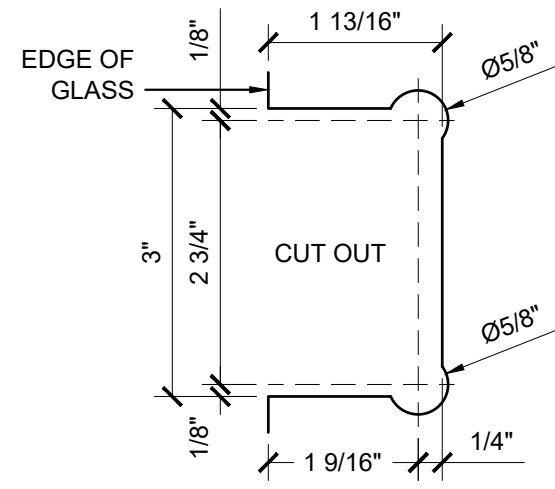

USE OF GASKETS

FOR 3/8" (10mm) GLASS: USE ONE THICK GASKET ON EACH SIDE
 FOR 1/2" (12mm) GLASS: USE ONE THIN GASKET ON EACH SIDE

GLASS FABRICATION TEMPLATE

COL037XX - CRL COLOGNE SERIES WALL MOUNT FULL BACK PLATE HINGE

DATE: 11/27/17
 SCALE: 6"=1'-0"
 DRAWN BY: VM

DESCRIPTION: CRL COL037
 COLOGNE SERIES
 WALL MOUNT FULL BACK PLATE HINGE

C.R.LAURENCE CO. ARCHITECTURAL PRODUCTS
 2503 E. Vernon Avenue, Los Angeles, C.A 90058-1897
 PH (800)-421-6144 FX: 800-587-7501 www.crlaurence.com