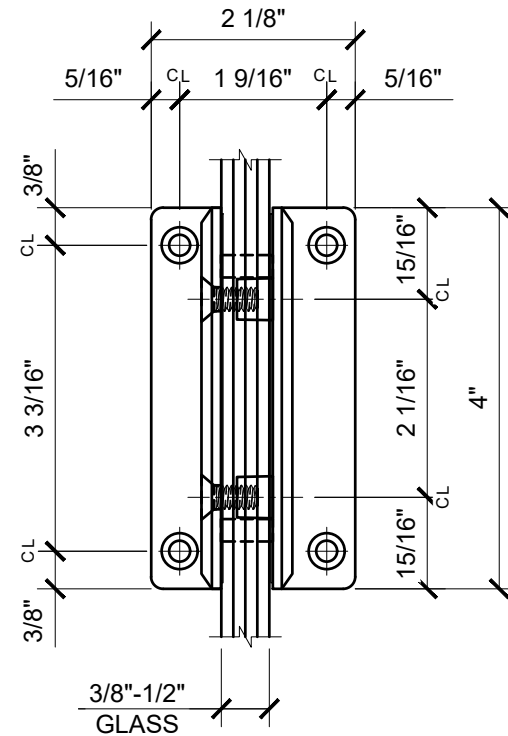

USE OF GASKETS

FOR 3/8" (10mm) GLASS: USE ONE THICK GASKET ON EACH SIDE
 FOR 1/2" (12mm) GLASS: USE ONE THIN GASKET ON EACH SIDE

GLASS FABRICATION TEMPLATE

COL037XX - CRL COLOGNE SERIES WALL MOUNT FULL BACK PLATE HINGE

DATE: 11/27/17
 SCALE: 6"=1'-0"
 DRAWN BY: VM

DESCRIPTION: CRL COL037
 COLOGNE SERIES
 WALL MOUNT FULL BACK PLATE HINGE

C.R.LAURENCE CO. ARCHITECTURAL PRODUCTS
 2503 E. Vernon Avenue, Los Angeles, C.A 90058-1897
 PH (800)-421-6144 FX: 800-587-7501 www.crlaurence.com