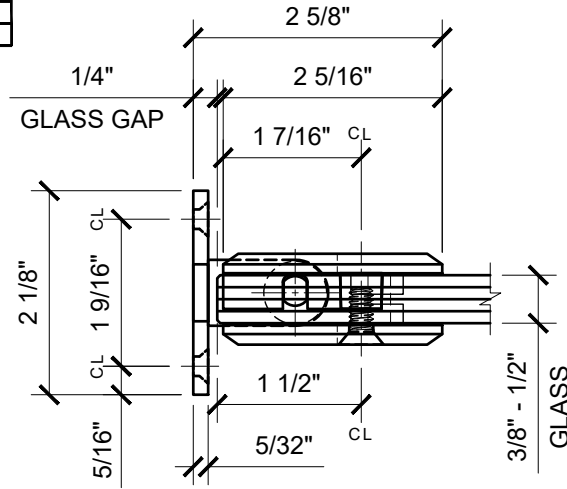

USE OF GASKETS

FOR 3/8" (10mm) GLASS: USE ONE THICK GASKET ON EACH SIDE
 FOR 1/2" (12mm) GLASS: USE ONE THIN GASKET ON EACH SIDE

GLASS FABRICATION TEMPLATE

COL037XX - CRL COLOGNE SERIES WALL MOUNT FULL BACK PLATE HINGE

DATE: 11/27/17
 SCALE: 6"=1'-0"
 DRAWN BY: VM

DESCRIPTION: CRL COL037
 COLOGNE SERIES
 WALL MOUNT FULL BACK PLATE HINGE

C.R.LAURENCE CO. ARCHITECTURAL PRODUCTS
 2503 E. Vernon Avenue, Los Angeles, C.A 90058-1897
 PH (800)-421-6144 FX: 800-587-7501 www.crlaurence.com